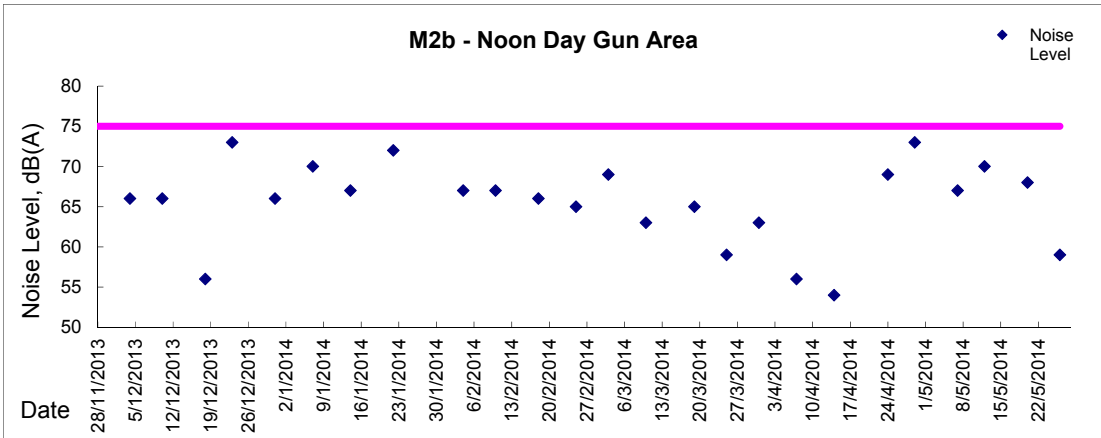

Graphic Presentation of Noise Monitoring Result

Day Time (0700 - 1900hrs on normal weekdays)

Graphic Presentation of Noise Monitoring Result

Day Time (0700 - 1900hrs on normal weekdays)