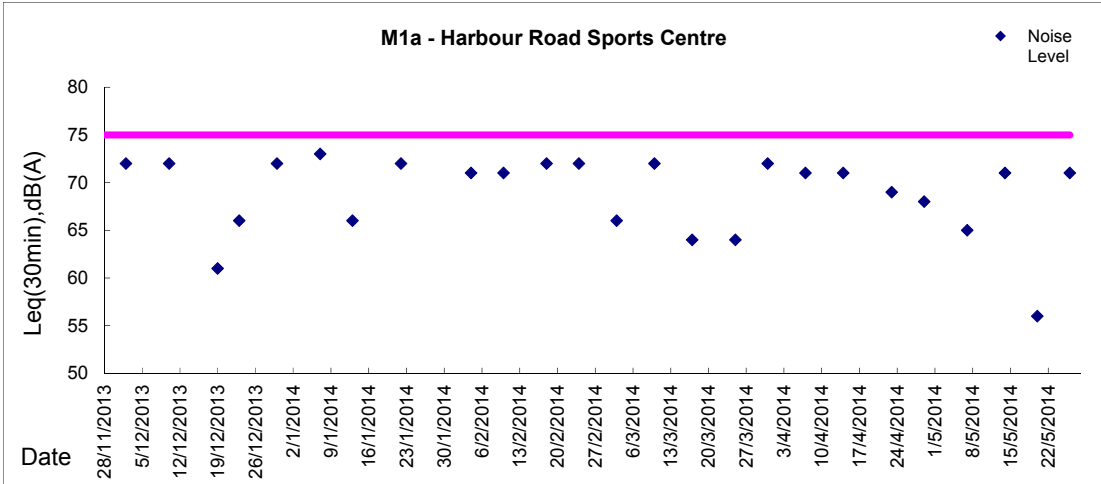

Graphic Presentation of Noise Monitoring Result

Day Time (0700 - 1900hrs on normal weekdays)

Graphic Presentation of Noise Monitoring Result

Day Time (0700 - 1900hrs on normal weekdays)