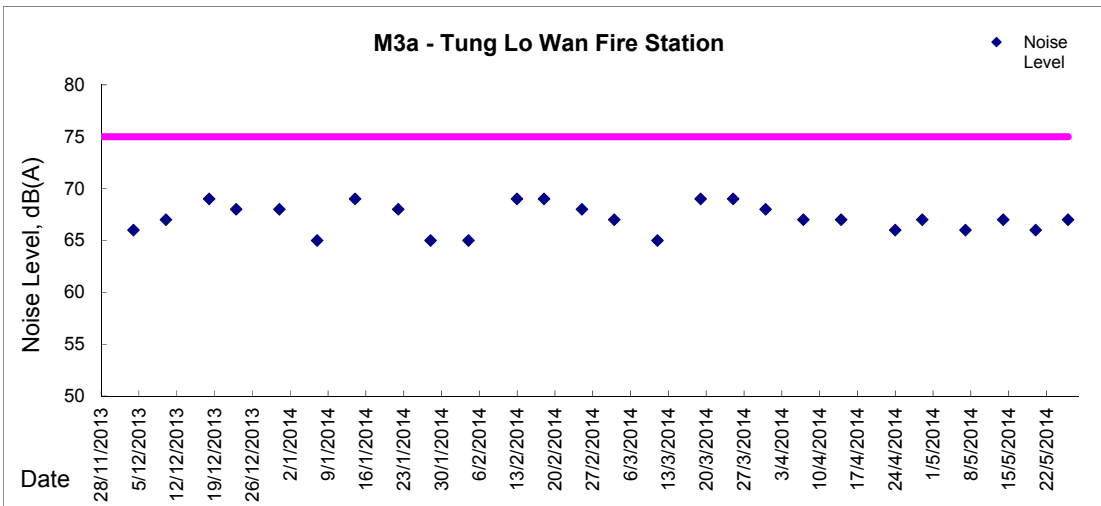

Graphic Presentation of Noise Monitoring Result

Day Time (0700 - 1900hrs on normal weekdays)

Graphic Presentation of Noise Monitoring Result

Day Time (0700 - 1900hrs on normal weekdays)